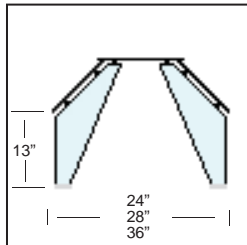

Support Options:

Front / Edge