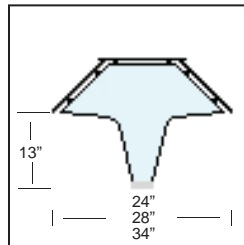

Model: C228 **Class:** Island Sneeze Guard - Self Service

Model C228 is a Self Serve Island Sneeze Guard in our Crystalline Series featuring the all glass look. This island sneeze guards are characterized by the clean 45° slope on the front shields and center top shelf. These sneeze guards allow a maximum bay size of 60" and various widths to fit the counter top. The C228 family has five styles of support which can meet most any self-serve layout needs. Multiple bays units using our sculptured center supports provide large self service areas without ugly posts getting in the way. Our multi-bay sneeze guard systems have a continuous smooth shields and top shelf.

- Crystal Clear 1/2" Safety Tempered Glass Supports
- Straight and Curved Counter Installations
- Three Standard Widths, 24", 28", 34" plus variable
- Large Bay Size (up to 60" between supports)
- Five Standard Support Styles

Support Options:

Sculpture

Options & Accessories

Glass Options

- ☐ 3/8" Crystal Clear Glass (Shield & Top Shelf)
- ☐ Radius Corners
- ☐ Frosted Logo
- ☐ Frosted glass

Mounting Options

- ☐ Tab Feet
- ☐ Slim Legs
- ☐ Saddle

Metal Finish

- ☐ Chrome
- ☐ Powder Coat Color RAL# _____
- ☐ Other

Accessories

- ☐ Heat Strips
- ☐ LED Lights
- ☐ Heat Strip / Light Combination

The "Closed" or "Variable-Closed" supports are required as end supports on NSF certified sneeze guards. The "Front", "Open", and "Sculpture" supports can be used for internal supports in multi-bay configurations