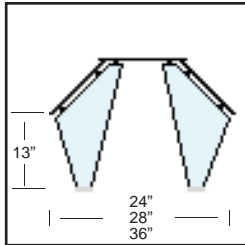

Model: C228 **Class:** Island Sneeze Guard - Self Service

Model C228 is a Self Serve Island Sneeze Guard in our Crystalline Series featuring the all glass look. This island sneeze guards are characterized by the clean 45° slope on the front shields and center top shelf. These sneeze guards allow a maximum bay size of 60" and various widths to fit the counter top. The C228 family has five styles of support which can meet most any self-serve layout needs. Multiple bays units using our sculptured center supports provide large self service areas without ugly posts getting in the way. Our multi-bay sneeze guard systems have a continuous smooth shields and top shelf.

- Crystal Clear 1/2" Safety Tempered Glass Supports
- Straight and Curved Counter Installations
- Three Standard Widths, 24", 28", 34" plus variable
- Large Bay Size (up to 60" between supports)
- Five Standard Support Styles

Support Options:

Open

Options & Accessories

Glass Options

- ☐ 3/8" Crystal Clear Glass (Shield & Top Shelf)
- ☐ Radius Corners
- ☐ Frosted Logo
- ☐ Frosted glass

Mounting Options

- ☐ Tab Feet
- ☐ Slim Legs
- ☐ Saddle

Metal Finish

- ☐ Chrome
- ☐ Powder Coat Color RAL# _____
- ☐ Other

Accessories

- ☐ Heat Strips
- ☐ LED Lights
- ☐ Heat Strip / Light Combination

The "Closed" or "Variable-Closed" supports are required as end supports on NSF certified sneeze guards. The "Front", "Open", and "Sculpture" supports can be used for internal supports in multi-bay configurations