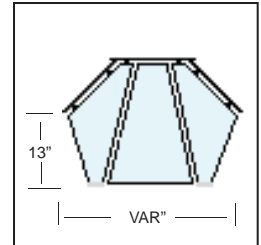

- Crystal Clear 1/2" Safety Tempered Glass Supports
- Straight and Curved Counter Installations
- Three Standard Widths, 24", 28", 34" plus variable
- Large Bay Size (up to 60" between supports)
- Five Standard Support Styles

### Support Options:

Front / Edge

Open

Sculpture

Closed

Variable Closed