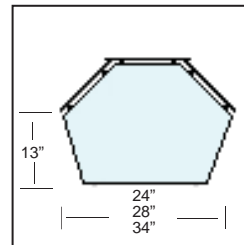

**Model:** C228 **Class:** Island Sneeze Guard - Self Service

Model C228 is a Self Serve Island Sneeze Guard in our Crystalline Series featuring the all glass look. This island sneeze guards are characterized by the clean 45° slope on the front shields and center top shelf. These sneeze guards allow a maximum bay size of 60" and various widths to fit the counter top. The C228 family has five styles of support which can meet most any self-serve layout needs. Multiple bays units using our sculptured center supports provide large self service areas without ugly posts getting in the way. Our multi-bay sneeze guard systems have a continuous smooth shields and top shelf.

- Crystal Clear 1/2" Safety Tempered Glass Supports
- Straight and Curved Counter Installations
- Three Standard Widths, 24", 28", 34" plus variable
- Large Bay Size (up to 60" between supports)
- Five Standard Support Styles

### Support Options:

Front / Edge

Open

Sculpture

Closed

Variable Closed